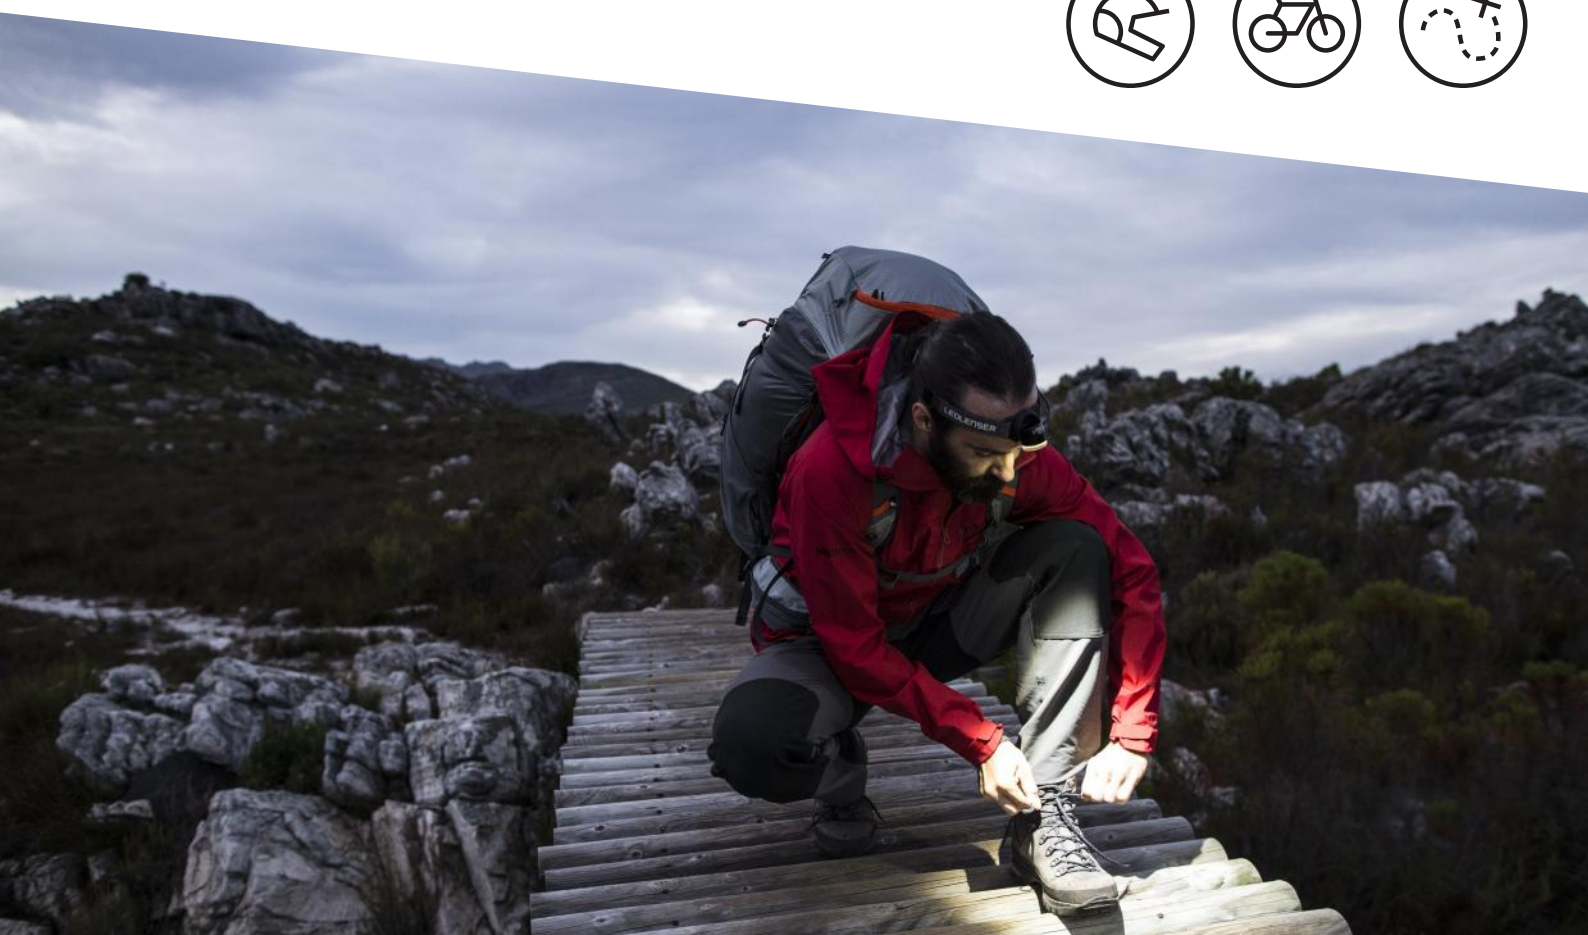

— PRODUCT DATA SHEET

H7R Signature